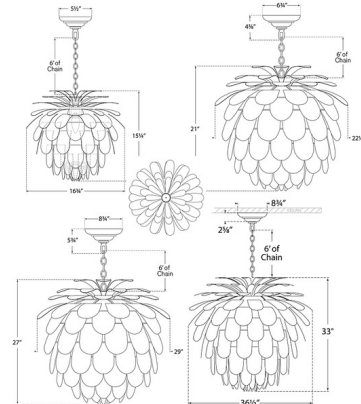

Specifications

COLOR N/A
BODY FINISH Gild
WATTAGE 60W
DIMMER Standard 120V
DIMENSIONS 16.75"W x 15.25"H
BULB NOT INCLUDED 1 x A19/Medium (E26)/60W/120V Incandescent
OTHER BULB OPTIONS 1 x A19/Medium (E26)/120V LED

Technical Information

PRODUCT DIMENSIONS Adjustable Chain Length: 72"

Shown in gild

CLICK TO VIEW PRODUCT

Notes: