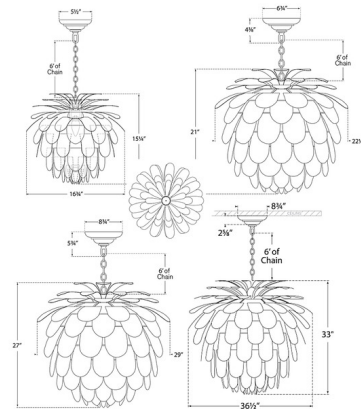

By Visual Comfort Signature

Description

The Cynara Chandelier adds a bold, decorative look to your interior space. The layers of metal, resembling an acorn, emit warm light that casts stunning shadows across your room. Note: Matte Black and White options are lined in Gild.

Specifications

COLOR N/A
BODY FINISH Gild
WATTAGE 60W
DIMMER Standard 120V
DIMENSIONS 16.75"W x 15.25"H
BULB NOT INCLUDED 1 x A19/Medium (E26)/60W/120V Incandescent
OTHER BULB OPTIONS 1 x A19/Medium (E26)/120V LED

Technical Information

PRODUCT DIMENSIONS Adjustable Chain Length: 72"

Shown in gild

CLICK TO VIEW PRODUCT

Notes: