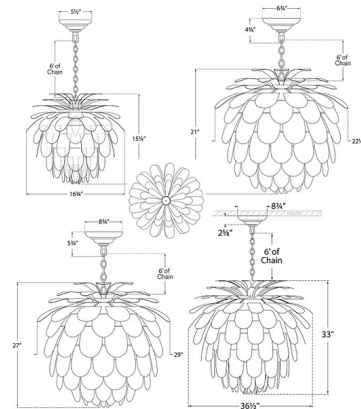

Shown in matte black

CLICK TO VIEW PRODUCT

Notes: