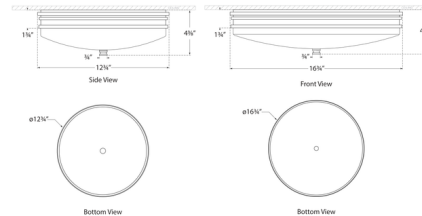

Shown in bronze / white

Specifications

COLOR White
 BODY FINISH Bronze
 WATTAGE 27W
 DIMMER Standard 120V
 DIMENSIONS 12.75"W x 4.375"H
 INTEGRATED LED MODULE 1 x LED/27W/120V LED

Technical Information

LAMP COLOR 2700K
 LUMENS/WATT 81.48
 LUMINOUS FLUX 2200 lumens