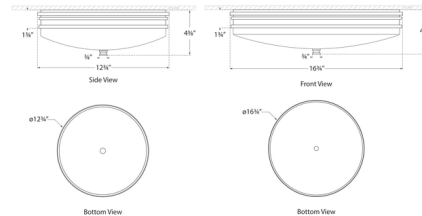

Shown in bronze / white

Specifications

COLOR	White
BODY FINISH	Bronze
WATTAGE	27W
DIMMER	Standard 120V
DIMENSIONS	12.75"W x 4.375"H
INTEGRATED LED MODULE	1 x LED/27W/120V LED

Technical Information

LAMP COLOR	2700K
LUMENS/WATT	81.48
LUMINOUS FLUX	2200 lumens