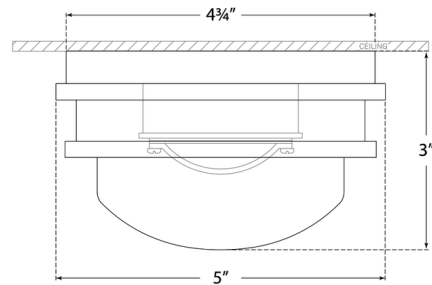

CLICK TO VIEW PRODUCT

Notes: