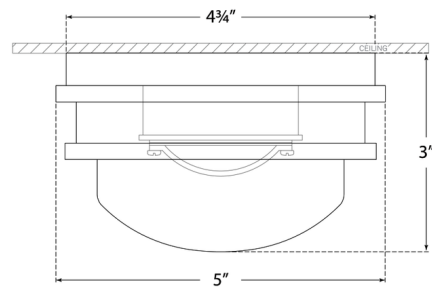

CLICK TO VIEW PRODUCT

Notes: