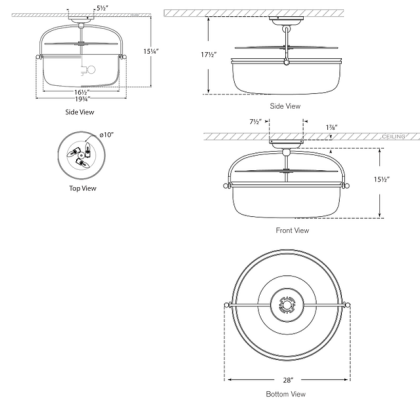

By Visual Comfort Signature

Description

The Lorford Lantern Semi Flush Ceiling Light channels the appeal of 19th-century design, showcasing a rounded silhouette and traditional finishes. Choose the mercury-style glass for the timeless charm of its worn look, or clear glass for a modern clean aesthetic.

Shown in aged iron / mercury

Specifications

COLOR	Mercury
BODY FINISH	Aged Iron
WATTAGE	120W
DIMMER	Standard 120V
DIMENSIONS	19.75"W x 15.25"H
BULB NOT INCLUDED	3 x B10/Medium (E26)/40W/120V Incandescent
OTHER BULB OPTIONS	3 x B10/Medium (E26)/120V LED
	3 x B11/Medium (E26)/120V LED