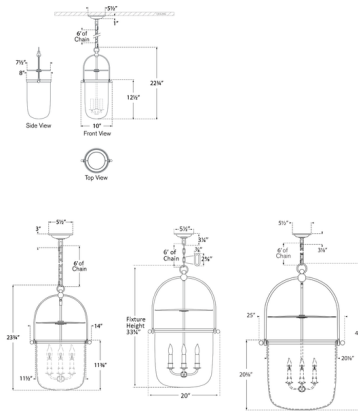

### Description

An homage to 19th-century design, the Lorford Pendant brings the appeal of traditional finishes and rounded glass lanterns to your space. Choose the mercury-style glass for the timeless charm of its worn look, or clear glass for a modern clean aesthetic. The 20 inch wide pendant is rated for dry locations, and the other sizes are damp-rated.

### Specifications

COLOR . . . . . Mercury  
BODY FINISH . . . . . Aged Iron  
WATTAGE . . . . . 120W  
DIMMER . . . . . Standard 120V  
DIMENSIONS . . . . . 10"W x 22.75"H  
BULB NOT INCLUDED . . . . . 3 x CA11/Candelabra (E12)/40W/120V Incandescent  
OTHER BULB OPTIONS . . . . . 3 x CA11/Candelabra (E12)/120V LED