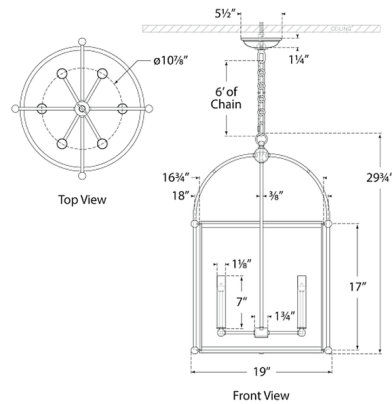

CLICK TO VIEW PRODUCT

Notes: