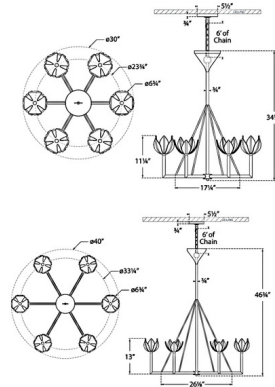

Specifications

COLOR	N/A
BODY FINISH	Antique Gold Leaf
WATTAGE	360W
DIMMER	Standard 120V
DIMENSIONS	40"W x 46.75"H
BULB NOT INCLUDED	6 x G16.5/Candelabra (E12)/60W/120V Incandescent
OTHER BULB OPTIONS	6 x G16.5/Candelabra (E12)/120V LED