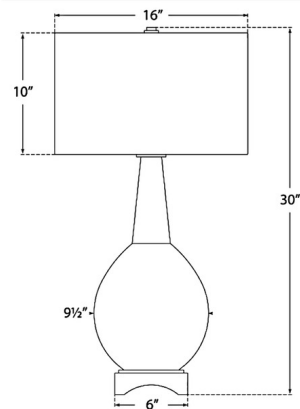

Description

The Antoine Table Lamp brings a clean contemporary look to your interior space. The smooth, curved body rests on a wooden base and is topped by a round linen shade that casts warm light across your room. Dimmer switch is located on the lamp socket. Note: Reactive Ceramic Glazes will vary in color and texture, each piece is unique.

Shown in mixed blue brown / linen

Specifications

COLOR Linen
BODY FINISH Mixed Blue Brown
WATTAGE 100W
DIMMER Included
DIMENSIONS 16"W x 30"H
BULB NOT INCLUDED 1 x A19/Medium (E26)/100W/120V Incandescent
OTHER BULB OPTIONS 1 x A19/Medium (E26)/120V LED

Technical Information

PRODUCT DIMENSIONS Cord: 144"
--------------------	------------------

CLICK TO VIEW PRODUCT

Notes: