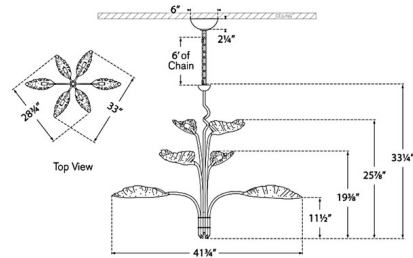

Shown in antique-burnished brass

Specifications

COLOR N/A
BODY FINISH Antique-Burnished Brass
WATTAGE 360W
DIMMER Standard 120V
DIMENSIONS 41.75"W x 33.25"H
BULB NOT INCLUDED 6 x B10/Candelabra (E12)/60W/120V Incandescent
OTHER BULB OPTIONS 6 x B10/Candelabra (E12)/120V LED

Technical Information

PRODUCT DIMENSIONS Adjustable Chain Length: 72"

CLICK TO VIEW PRODUCT

Notes: