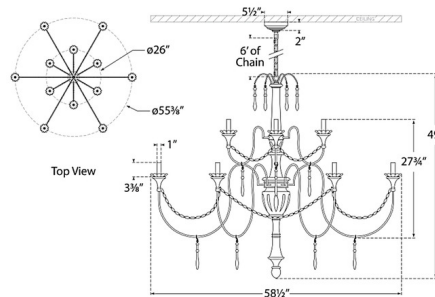

Shown in vintage white / gold

Specifications

COLOR Gild
BODY FINISH Vintage White
WATTAGE 480W
DIMMER Standard 120V
DIMENSIONS 58.5"W x 49"H
BULB NOT INCLUDED 12 x B10/Candelabra (E12)/40W/120V Incandescent
OTHER BULB OPTIONS 12 x B10/Candelabra (E12)/120V LED

Technical Information

PRODUCT DIMENSIONS Adjustable Chain Length: 72"

CLICK TO VIEW PRODUCT

Notes: