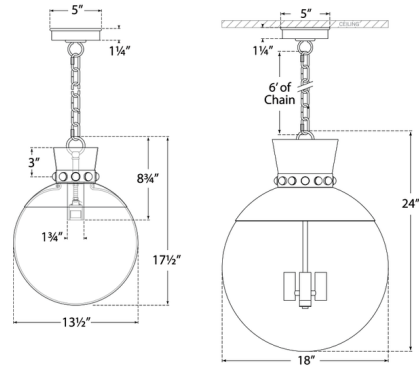

### Specifications

COLOR	Clear
BODY FINISH	Matte Black / Gild
WATTAGE	20W
DIMMER	Standard 120V
DIMENSIONS	18"W x 24"H
BULB NOT INCLUDED	4 x G16.5/Candelabra (E12)/5W/120V LED

CLICK TO VIEW PRODUCT

Notes: