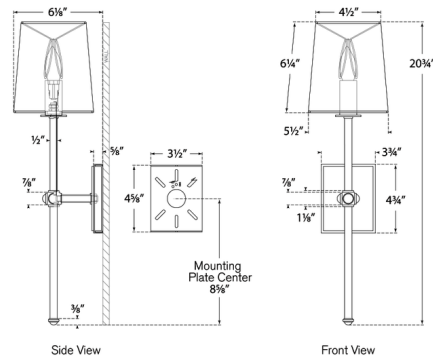

Note: Fixture does not cover a standard US junction box and requires a 2 x 4 inch junction box.

Shown in celadon / linen

### Specifications

COLOR	.....	Linen
BODY FINISH	.....	Celadon
WATTAGE	.....	5W
DIMMER	.....	Standard 120V
DIMENSIONS	.....	5.5"W x 20.75"H x 6.125"D
BULB NOT INCLUDED	.....	1 x B11/Candelabra (E12)/5W/120V LED