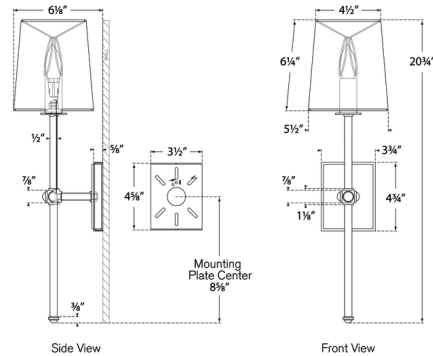

### Description

The Lucia Wall Sconce blends a classic sconce silhouette with modern finishes and a distinctive clear glass stem. Its tapered linen shade emits a warm glow, providing soft ambient illumination. Note: Fixture does not cover a standard US junction box and requires a 2 x 4 inch junction box.

### Specifications

COLOR . . . . . Linen  
 BODY FINISH . . . . . Matte Black  
 WATTAGE . . . . . 5W  
 DIMMER . . . . . Standard 120V  
 DIMENSIONS . . . . . 5.5"W x 20.75"H x 6.125"D  
 BULB NOT INCLUDED . . . . . 1 x B11/Candelabra (E12)/5W/120V LED