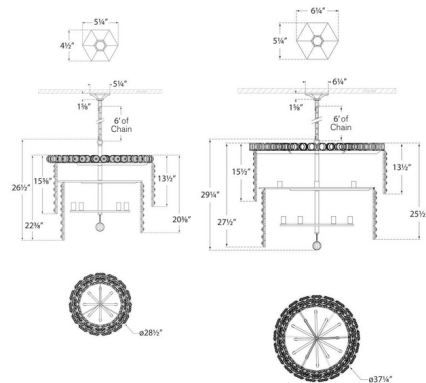

Shown in gild / crystal

Specifications

COLOR Crystal
 BODY FINISH Gild
 WATTAGE 320W
 DIMMER Standard 120V
 DIMENSIONS 28.5"W x 26.5"H
 BULB NOT INCLUDED 8 x CA11/Candelabra (E12)/40W/120V Incandescent
 OTHER BULB OPTIONS 8 x CA11/Candelabra (E12)/120V LED