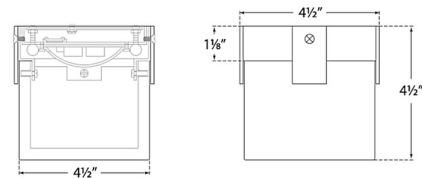

CLICK TO VIEW PRODUCT

Notes: