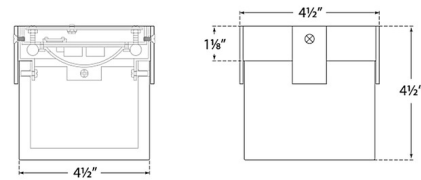

Shown in antique-burnished brass / alabaster

Specifications

COLOR	Alabaster
BODY FINISH	Antique-Burnished Brass
WATTAGE	15W
DIMMER	Standard 120V
DIMENSIONS	4.75"W x 4.5"H
INTEGRATED LED MODULE	1 x LED/15W/120V LED