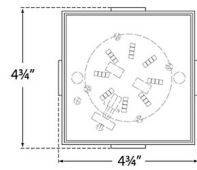

Shown in antique-burnished brass / alabaster

Specifications

COLOR	Alabaster
BODY FINISH	Antique-Burnished Brass
WATTAGE	15W
DIMMER	Standard 120V
DIMENSIONS	4.75"W x 4.5"H
INTEGRATED LED MODULE	1 x LED/15W/120V LED