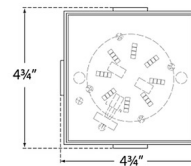

CLICK TO VIEW PRODUCT

Notes: