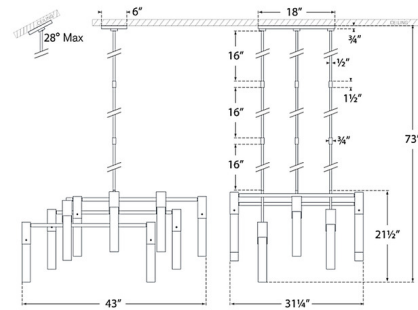

### Description

The Covet Linear Chandelier brings a clean organic look to your interior space. The varying height rods of the frame, are complemented with natural Alabaster, that casts a warm glow of light across your room. Alabaster has subtle variations in color, making each piece unique. Sloped ceiling to 28 degrees mas. Includes Nine 16 inch rods. Note: Custom Overall Heights are available. For quotes, please contact our sales team. Note: Due to the weight of this fixture, additional ceiling support is required.

### Specifications

COLOR	Alabaster
BODY FINISH	Antique-Burnished Brass
WATTAGE	144W
DIMMER	Standard 120V
DIMENSIONS	43"L x 31.25"W x 21.5"H
BULB INCLUDED	12 x A19/Medium (E26)/12W/120V LED