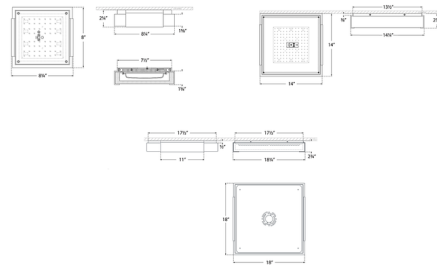

Shown in antique-burnished brass / alabaster

Specifications

COLOR Alabaster
BODY FINISH Antique-Burnished Brass
WATTAGE 24W
DIMMER Standard 120V
DIMENSIONS 8.25"W x 2.25"H
INTEGRATED LED MODULE 1 x LED/24W/120V LED