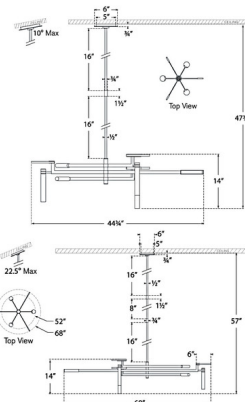

### Specifications

COLOR . . . . . Alabaster  
 BODY FINISH . . . . . Antique-Burnished Brass  
 WATTAGE . . . . . 36W  
 DIMMER . . . . . Standard 120V  
 DIMENSIONS . . . . . 44.75"W x 14"H  
 INTEGRATED LED MODULE . . . . . 3 x LED/12W/120V LED

### Technical Information

PRODUCT DIMENSIONS . . . . . Downrods: Two 16" Included  
 LAMP COLOR . . . . . 2700K  
 LUMENS/WATT . . . . . 83.33  
 LUMINOUS FLUX . . . . . 1000 lumens

Shown in antique-burnished brass / alabaster