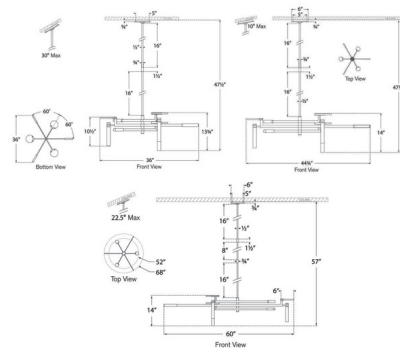

Specifications

COLOR Alabaster
 BODY FINISH Antique-Burnished Brass
 WATTAGE 36W
 DIMMER Low Voltage Electronic
 DIMENSIONS 44.75"W x 14"H
 INTEGRATED LED MODULE 3 x LED/12W/120V LED

Technical Information

PRODUCT DIMENSIONS Downrods: Two 16" Included
 LAMP COLOR 2700K
 LUMENS/WATT 83.33
 LUMINOUS FLUX 1000 lumens

Shown in antique-burnished brass / alabaster

CLICK TO VIEW PRODUCT

Notes: