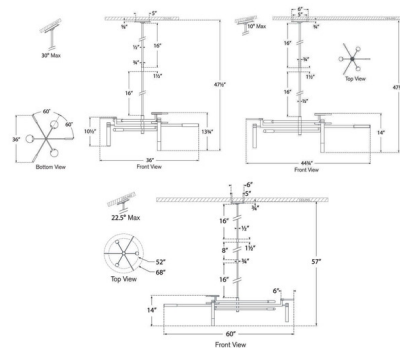

Shown in polished nickel / alabaster

Specifications

COLOR Alabaster
 BODY FINISH Polished Nickel
 WATTAGE 36W
 DIMMER Low Voltage Electronic
 DIMENSIONS 44.75"W x 14"H
 INTEGRATED LED MODULE 3 x LED/12W/120V LED