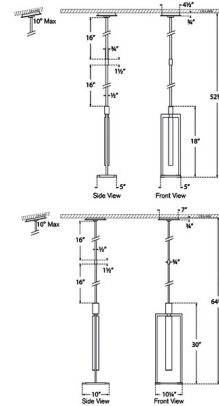

CLICK TO VIEW PRODUCT

Notes: