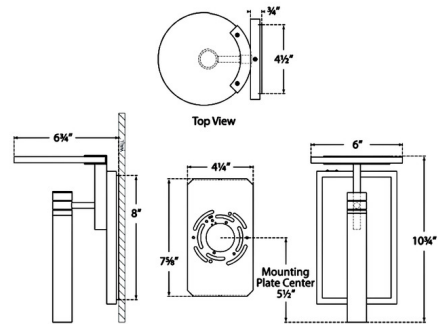

CLICK TO VIEW PRODUCT

Notes: