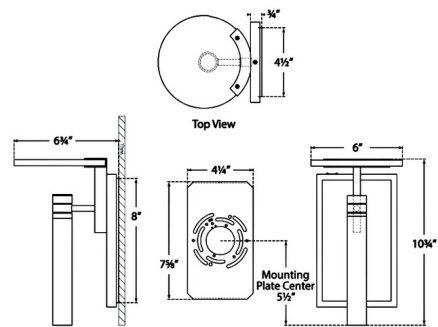

CLICK TO VIEW PRODUCT

Notes: