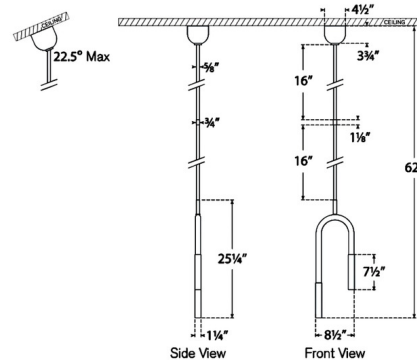

Lightology

lightology.com
866-954-4489
04-21-26

Project: _____
Company: _____
Location: _____ Fixture Type: _____
SPEC #: **VCG1240855**
Approved On: _____ Approved By: _____

Rousseau Asymmetric Tube Pendant By Visual Comfort Signature

Description

The Rousseau Asymmetric Tube Pendant offers a sleek and minimalist aesthetic for your interior space. Its streamlined, contemporary design incorporates cylindrical glass, which projects a warm glow and gentle shadows throughout the space. Sloped ceiling to 22.5 degrees. Note: Custom Overall Heights are available. For quotes, please contact our sales team.

Specifications

COLOR . . . . . Etched Crystal
BODY FINISH . . . . . Antique-Burnished Brass
WATTAGE 18W
DIMMER . . . . . Standard 120V
DIMENSIONS . . . . . 8.5"W x 25.25"H
INTEGRATED LED MODULE . . . . . 2 x LED/9W/120V LED

Technical Information

LAMP COLOR 2700K
LUMENS/WATT 83.33
LUMINOUS FLUX . . . . . 750 lumens

CLICK TO VIEW PRODUCT

Notes: