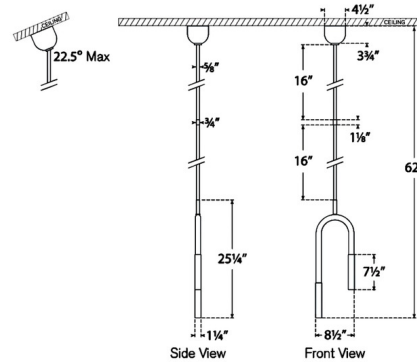

Lightology

lightology.com
866-954-4489
06-30-26

Project: _____
Company: _____
Location: _____ Fixture Type: _____
SPEC #: **VCG1240855**
Approved On: _____ Approved By: _____

Rousseau Asymmetric Tube Pendant By Visual Comfort Signature

Description

The Rousseau Asymmetric Tube Pendant offers a sleek and minimalist aesthetic for your interior space. Its streamlined, contemporary design incorporates cylindrical glass, which projects a warm glow and gentle shadows throughout the space. Sloped ceiling to 22.5 degrees. Note: Custom Overall Heights are available. For quotes, please contact our sales team.

Specifications

COLOR . . . . . Etched Crystal
BODY FINISH . . . . . Antique-Burnished Brass
WATTAGE 18W
DIMMER . . . . . Standard 120V
DIMENSIONS . . . . . 8.5"W x 25.25"H
INTEGRATED LED MODULE . . . . . 2 x LED/9W/120V LED

Technical Information

LAMP COLOR 2700K
LUMENS/WATT 83.33
LUMINOUS FLUX . . . . . 750 lumens

CLICK TO VIEW PRODUCT

Notes: