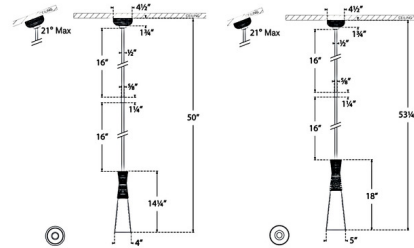

Description

The Utopia Glass Pendant brings texture and style inspired by the California coast to your interior space. The straited metal is carved into an organic form, and is complemented by a cone shaped glass diffuser that casts warm shadows across your room. Sloped ceiling to 21 degrees. Note: Custom Overall Heights are available. For quotes, please contact our sales team.

Shown in polished nickel / white

Specifications

COLOR White
 BODY FINISH Polished Nickel
 WATTAGE 40W
 DIMMER Standard 120V
 DIMENSIONS 4"W x 14.25"H
 BULB NOT INCLUDED 1 x T10/Medium (E26)/40W/120V Incandescent
 OTHER BULB OPTIONS 1 x T10/Medium (E26)/120V LED

Technical Information

PRODUCT DIMENSIONS Downrods: Two 16" Included

CLICK TO VIEW PRODUCT

Notes: