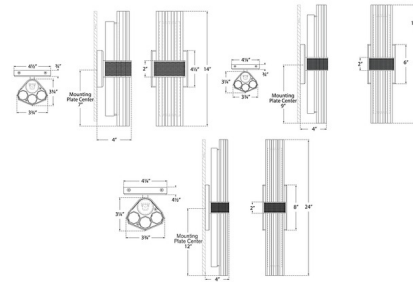

By Visual Comfort Signature

Description

The Fascio Bathroom Vanity Light brings a unique elegant look to your interior space. The organic frame holds a bundle of laboratory glass reeds, illuminating your room with a warm glow of light.

Shown in hand-rubbed antique brass / crystal

Specifications

| | |
|-----------------------|---------------------------|
| COLOR | Crystal |
| BODY FINISH | Hand-Rubbed Antique Brass |
| WATTAGE | 24W |
| DIMMER | Standard 120V |
| DIMENSIONS | 4.5"W x 14"H x 4.25"D |
| INTEGRATED LED MODULE | 2 x LED/12W/120V LED |