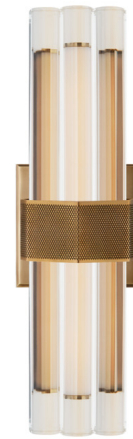

Lightology

lightology.com
866-954-4489
04-22-26

Project: _____

Company: _____

Location: _____ Fixture Type: _____

SPEC #: **VCG1240868**

Approved On: _____ Approved By: _____

Fascio Bathroom Vanity Light

By Visual Comfort Signature

Description

The Fascio Bathroom Vanity Light brings a unique elegant look to your interior space. The organic frame holds a bundle of laboratory glass reeds, illuminating your room with a warm glow of light.

Shown in hand-rubbed antique brass / crystal

Specifications

| | |
|-----------------------|---------------------------|
| COLOR | Crystal |
| BODY FINISH | Hand-Rubbed Antique Brass |
| WATTAGE | 24W |
| DIMMER | Standard 120V |
| DIMENSIONS | 4.5"W x 14"H x 4.25"D |
| INTEGRATED LED MODULE | 2 x LED/12W/120V LED |

Technical Information

| | |
|---------------|-------------|
| LAMP COLOR | 2700K |
| LUMENS/WATT | 83.33 |
| LUMINOUS FLUX | 1000 lumens |

CLICK TO VIEW PRODUCT

Notes: