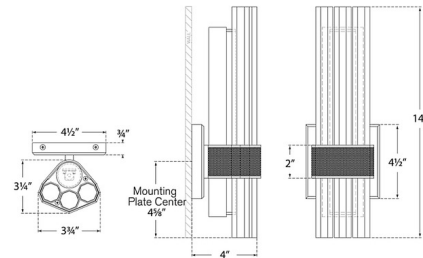

By Visual Comfort Signature

Description

The Fascio Asymmetric Wall Sconce brings a unique elegant look to your interior space. The organic frame holds a bundle of laboratory glass reeds, illuminating your room with a warm glow of light.

Specifications

COLOR Crystal
 BODY FINISH Bronze
 WATTAGE 24W
 DIMMER Standard 120V
 DIMENSIONS 4.5"W x 14"H x 4"D
 INTEGRATED LED MODULE 2 x LED/12W/120V LED

Technical Information

LAMP COLOR 2700K
 LUMENS/WATT 83.33
 LUMINOUS FLUX 1000 lumens