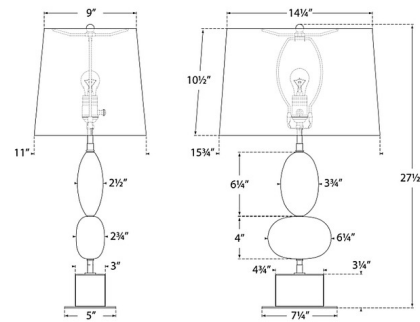

Description

The Dani Table Lamp brings an earthy, decorative look to your interior space. The geometric, Alabaster body holds a tapered linen shade that casts warm light across your room. Dimmer switch is located on the lamp socket.

Shown in hand-rubbed antique brass / alabaster

Specifications

COLOR Alabaster
BODY FINISH Hand-Rubbed Antique Brass
WATTAGE 100W
DIMMER Included
DIMENSIONS 15.75"W x 27.5"H x 11"D
BULB NOT INCLUDED 1 x A19/Medium (E26)/100W/120V Incandescent
OTHER BULB OPTIONS 1 x A19/Medium (E26)/120V LED

Technical Information

PRODUCT DIMENSIONS Cord: 144"

CLICK TO VIEW PRODUCT

Notes: