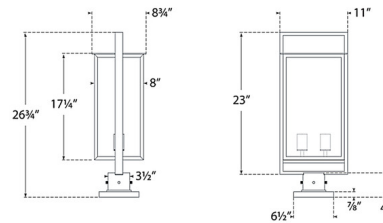

By Visual Comfort Signature

Description

The Halle Outdoor Post Light brings a clean, architectural look to your exterior space. The graphic lines inspired by an antique French desk, are complemented by clear glass, casting a warm glow of light across your area. Note: Standard 3 inch post is required, and sold separately below.

Shown in aged iron / clear

Top View

Specifications

COLOR	Clear
BODY FINISH	Aged Iron
WATTAGE	80W
DIMMER	Standard 120V
DIMENSIONS	11"W x 26.75"H
BULB NOT INCLUDED	2 x T10/Medium (E26)/40W/120V Incandescent
OTHER BULB OPTIONS	2 x T10/Medium (E26)/120V LED