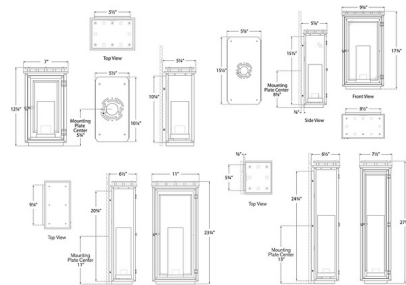

### Specifications

COLOR	Clear
BODY FINISH	Aged Iron
WATTAGE	60W
DIMMER	Standard 120V
DIMENSIONS	7"W x 12.25"H x 5.25"D
BULB NOT INCLUDED	1 x T10/Medium (E26)/60W/120V Incandescent
OTHER BULB OPTIONS	1 x T10/Medium (E26)/120V LED