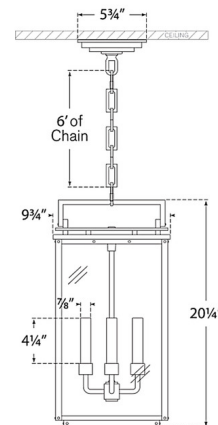

Specifications

COLOR Clear
 BODY FINISH Aged Iron
 WATTAGE 120W
 DIMMER Standard 120V
 DIMENSIONS 9.75"W x 20.25"H
 BULB NOT INCLUDED 3 x B10/Candelabra (E12)/40W/120V Incandescent
 OTHER BULB OPTIONS 3 x B10/Candelabra (E12)/120V LED

Technical Information

PRODUCT DIMENSIONS Adjustable Chain Length: 72"

Shown in aged iron / clear

CLICK TO VIEW PRODUCT

Notes: