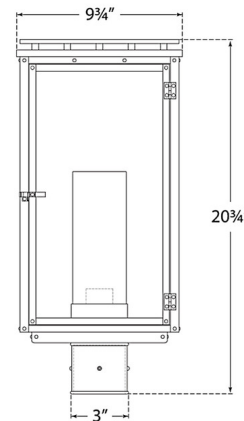

### Specifications

COLOR	Clear
BODY FINISH	Aged Iron
WATTAGE	40W
DIMMER	Standard 120V
DIMENSIONS	9.75"W x 20.75"H
BULB NOT INCLUDED	1 x T10/Medium (E26)/40W/120V Incandescent
OTHER BULB OPTIONS	1 x T10/Medium (E26)/120V LED