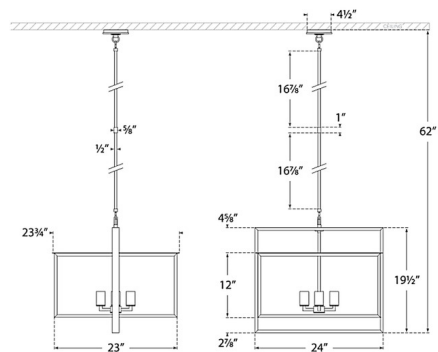

### Specifications

COLOR . . . . . Clear  
 BODY FINISH . . . . . Aged Iron  
 WATTAGE . . . . . 160W  
 DIMMER . . . . . Standard 120V  
 DIMENSIONS . . . . . 24"W x 19.5"H  
 BULB NOT INCLUDED . . . . . 4 x T10/Medium (E26)/40W/120V Incandescent  
 OTHER BULB OPTIONS . . . . . 4 x T10/Medium (E26)/120V LED