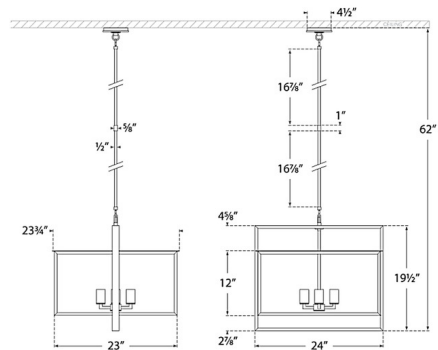

Shown in aged iron / clear

Specifications

COLOR Clear
 BODY FINISH Aged Iron
 WATTAGE 160W
 DIMMER Standard 120V
 DIMENSIONS 24"W x 19.5"H
 BULB NOT INCLUDED 4 x T10/Medium (E26)/40W/120V Incandescent
 OTHER BULB OPTIONS 4 x T10/Medium (E26)/120V LED