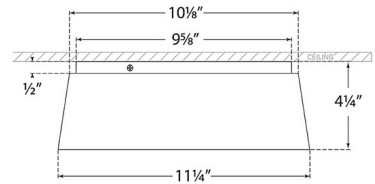

### Specifications

COLOR . . . . . White  
BODY FINISH . . . . . Matte White  
WATTAGE . . . . . 27W  
DIMMER . . . . . Standard 120V  
DIMENSIONS . . . . . 11.25"W x 4.25"H  
INTEGRATED LED MODULE . . . . . 1 x LED/27W/120V LED