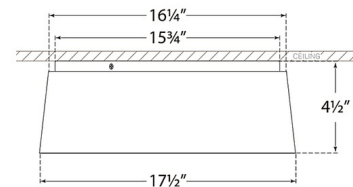

### Specifications

COLOR . . . . . White  
BODY FINISH . . . . . Matte White  
WATTAGE . . . . . 27W  
DIMMER . . . . . Standard 120V  
DIMENSIONS . . . . . 11.25"W x 4.25"H  
INTEGRATED LED MODULE . . . . . 1 x LED/27W/120V LED