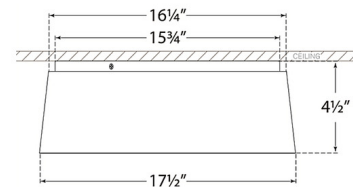

Shown in matte white / white

Specifications

COLOR White
 BODY FINISH Matte White
 WATTAGE 27W
 DIMMER Standard 120V
 DIMENSIONS 11.25"W x 4.25"H
 INTEGRATED LED MODULE 1 x LED/27W/120V LED

Technical Information