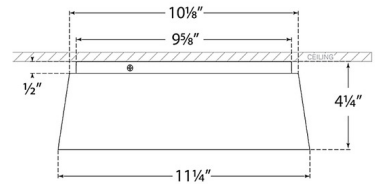

Shown in matte white / white

Specifications

COLOR White
 BODY FINISH Matte White
 WATTAGE 27W
 DIMMER Standard 120V
 DIMENSIONS 11.25"W x 4.25"H
 INTEGRATED LED MODULE 1 x LED/27W/120V LED

Technical Information