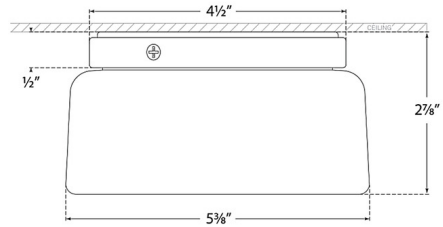

Shown in gild / white

Specifications

| | |
|-----------------------|----------------------|
| COLOR | White |
| BODY FINISH | Gild |
| WATTAGE | 12W |
| DIMMER | Standard 120V |
| DIMENSIONS | 5.375"W x 2.875"H |
| INTEGRATED LED MODULE | 1 x LED/12W/120V LED |