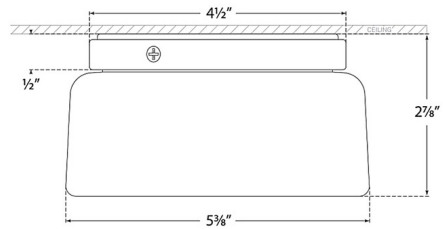

### Specifications

COLOR	White
BODY FINISH	Matte White
WATTAGE	12W
DIMMER	Standard 120V
DIMENSIONS	5.375"W x 2.875"H
INTEGRATED LED MODULE	1 x LED/12W/120V LED