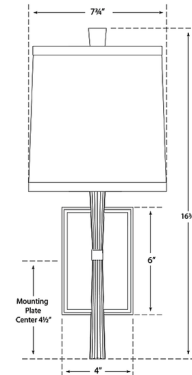

Description

The Refined Rib Wall Sconce presents a polished look for your space. Its subtly cinched stem, textured with fine ridges, is combined with a sleek metal blackplate and soft linen shade. The shade emits a warm glow, creating an inviting atmosphere in your living room, dining room, or hallway.

Shown in ebony resin / brass / linen

Specifications

COLOR	Linens
BODY FINISH	Ebony Resin / Brass
WATTAGE	75W
DIMMER	Standard 120V
DIMENSIONS	7.75"W x 16.75"H x 8.5"D
BULB NOT INCLUDED	1 x A19/Medium (E26)/75W/120V Incandescent
OTHER BULB OPTIONS	1 x A19/Medium (E26)/120V LED