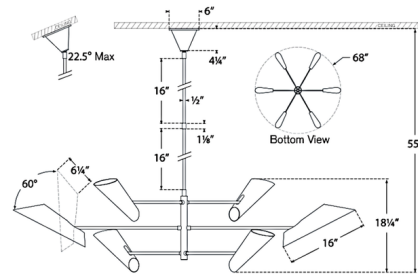

Shown in hand-rubbed antique brass / black

Specifications

COLOR	Black
BODY FINISH	Hand-Rubbed Antique Brass
WATTAGE	72W
DIMMER	Standard 120V
DIMENSIONS	68"W x 18.75"H
BULB NOT INCLUDED	6 x A19/Medium (E26)/12W/120V LED