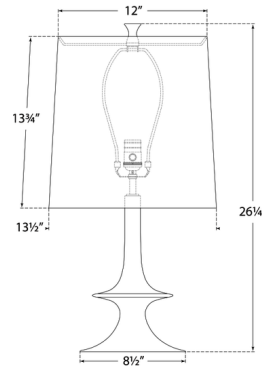

By Visual Comfort Signature

Description

The Lakmos Medium Table Lamp is inspired by modernist sculpture, catching the eye with its whimsical yet sophisticated silhouette of curved lines and sharp edges. Light passes through its linen shade and provides warm ambient illumination throughout your space.

Shown in plaster white / linen

Specifications

COLOR	Linen
BODY FINISH	Plaster White
WATTAGE	100W
DIMMER	Included
DIMENSIONS	13.5"W x 26.25"H
BULB NOT INCLUDED	1 x A19/Medium (E26)/100W/120V Incandescent
OTHER BULB OPTIONS	1 x A19/Medium (E26)/120V LED