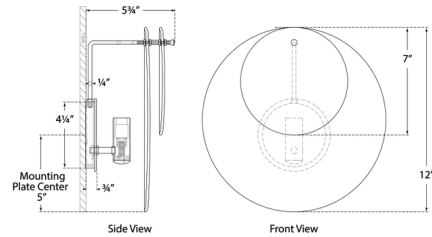

Shown in polished nickel / white striae

Specifications

COLOR White Striae
BODY FINISH Polished Nickel
WATTAGE 60W
DIMMER Standard 120V
DIMENSIONS 12"W x 12"H x 5.75"D
BULB NOT INCLUDED 1 x CA11/Candelabra (E12)/60W/120V Incandescent
OTHER BULB OPTIONS 1 x CA11/Candelabra (E12)/120V LED