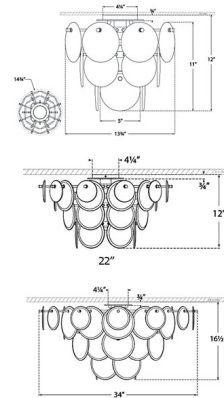

### Specifications

COLOR	White Strie
BODY FINISH	Gild
WATTAGE	22W
DIMMER	Standard 120V
DIMENSIONS	14.75"W x 12"H
BULB NOT INCLUDED	4 x B10/Candelabra (E12)/5.5W/120V LED

CLICK TO VIEW PRODUCT

Notes: