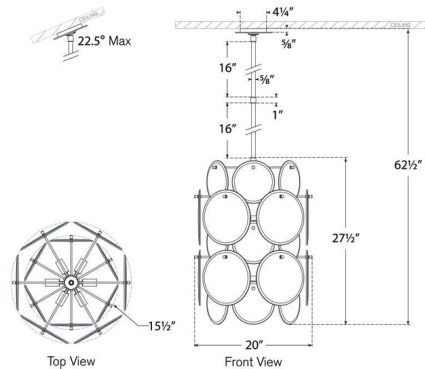

Specifications

COLOR	White Strie
BODY FINISH	Polished Nickel
WATTAGE	360W
DIMMER	Standard 120V
DIMENSIONS	20"W x 27.5"H
BULB NOT INCLUDED	6 x CA11/Candelabra (E12)/60W/120V Incandescent
OTHER BULB OPTIONS	6 x CA11/Candelabra (E12)/120V LED 6 x B10/Candelabra (E12)/120V Incandescent 6 x B10/Candelabra (E12)/120V LED

Technical Information

PRODUCT DIMENSIONS Downrods: Two 16" Included

Shown in polished nickel / white striae

CLICK TO VIEW PRODUCT

Notes: