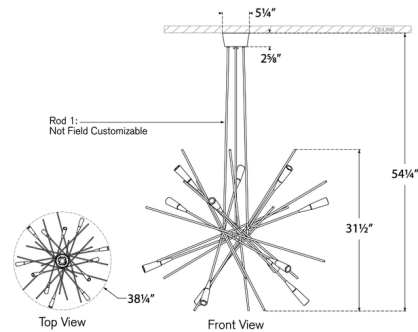

Specifications

COLOR N/A
BODY FINISH Gild
WATTAGE 55W
DIMMER Standard 120V
DIMENSIONS 38.25"W x 31.5"H
INTEGRATED LED MODULE 12 x LED/4.58W/120V LED

Technical Information

LAMP COLOR 2700K
LUMENS/WATT 960.70
LUMINOUS FLUX 4400 lumens

Shown in gild

CLICK TO VIEW PRODUCT

Notes: