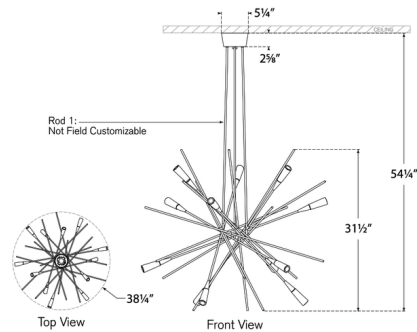

Specifications

COLOR	N/A
BODY FINISH	Gild
WATTAGE	55W
DIMMER	Standard 120V
DIMENSIONS	38.25"W x 31.5"H
INTEGRATED LED MODULE	12 x LED/4.58W/120V LED

Technical Information

LAMP COLOR	2700K
LUMENS/WATT	960.70
LUMINOUS FLUX	4400 lumens

Shown in gild

CLICK TO VIEW PRODUCT

Notes: