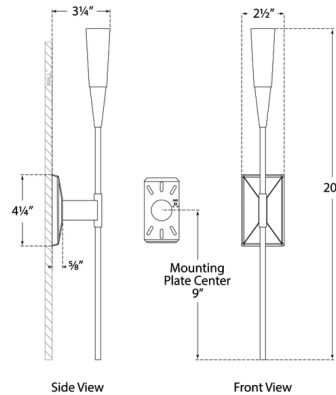

Lightology

lightology.com
866-954-4489
04-03-26

Project: _____

Company: _____

Location: _____ Fixture Type: _____

SPEC #: **VCG1240965**

Approved On: _____ Approved By: _____

Stellar Wall Sconce

By Visual Comfort Signature

Description

The Stellar Wall Sconce embodies modern design in its ultra slim, elongated form and LED technology. A frosted acrylic shade diffuses the light, providing a layer of warm ambient lighting for a range of settings from living rooms and dining rooms to hallways and bathrooms. TRIAC dimmable. Note: Fixture does not cover a standard US junction box and requires a 2 x 4 inch junction box.

Specifications

COLOR	N/A
BODY FINISH	Matte Black / Antique Brass
WATTAGE	6W
DIMMER	Standard 120V
DIMENSIONS	2.5"W x 20"H x 3.25"D
INTEGRATED LED MODULE	1 x LED/6W/120V LED

Technical Information

LAMP COLOR	2700K
LUMENS/WATT	83.33
LUMINOUS FLUX	500 lumens

CLICK TO VIEW PRODUCT

Notes: