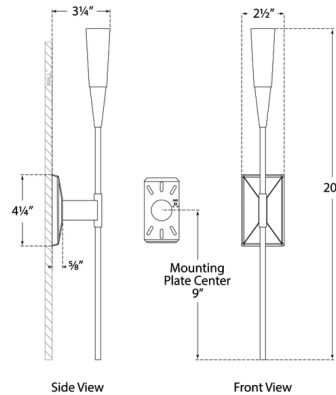

### Specifications

COLOR	N/A
BODY FINISH	Matte Black / Antique Brass
WATTAGE	6W
DIMMER	Standard 120V
DIMENSIONS	2.5"W x 20"H x 3.25"D
INTEGRATED LED MODULE	1 x LED/6W/120V LED

### Technical Information

LAMP COLOR	2700K
LUMENS/WATT	83.33
LUMINOUS FLUX	500 lumens

Shown in matte black / antique brass

CLICK TO VIEW PRODUCT

Notes: