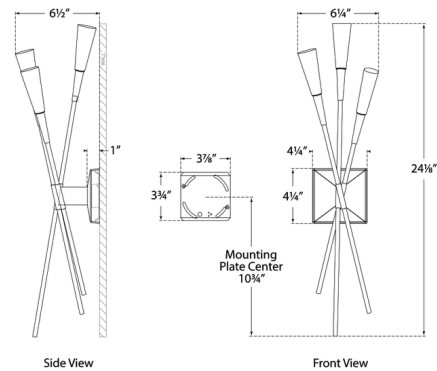

Lightology

lightology.com
866-954-4489
07-07-26

Project: _____
Company: _____
Location: _____ Fixture Type: _____
SPEC #: **VCG1240971**
Approved On: _____ Approved By: _____

Stellar Triple Wall Sconce

By Visual Comfort Signature

Description

The Stellar Triple Wall Sconce embodies modern design in its cluster of slim stems and small yet bright LED lights. Frosted acrylic shades diffuse the light, providing a layer of warm ambient lighting for a range of settings from living rooms and dining rooms to hallways and bathrooms. TRIAC dimmable.

Specifications

COLOR . . . . . N/A
BODY FINISH . . . . . Polished Nickel
WATTAGE 15W
DIMMER . . . . . Standard 120V
DIMENSIONS . . . . . 6.25"W x 24.125"H x 6.5"D
INTEGRATED LED MODULE . . . . . 3 x LED/5W/120V LED

Technical Information

LAMP COLOR 2700K
LUMENS/WATT 240.00
LUMINOUS FLUX . . . . . 1200 lumens

Shown in polished nickel

CLICK TO VIEW PRODUCT

Notes: