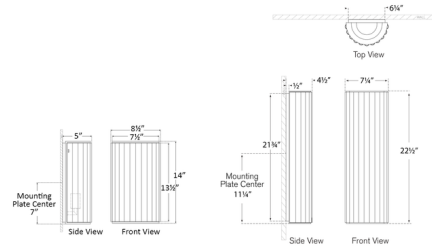

### Description

The Palati Wall Sconce adds elegance and dimension to your space with its ribbed column design. Light shines through the linen shade, providing diffused illumination throughout your space. The 22.5 inch high sconce is rated for damp locations, and the 14 inch sconce is dry-rated.

### Specifications

COLOR	.....	Linen
BODY FINISH	.....	Hand-Rubbed Antique Brass
WATTAGE	.....	60W
DIMMER	.....	Standard 120V
DIMENSIONS	.....	8.5"W x 14"H x 5"D
BULB NOT INCLUDED	.....	1 x B11/Medium (E26)/60W/120V Incandescent
OTHER BULB OPTIONS	.....	1 x B11/Medium (E26)/120V LED