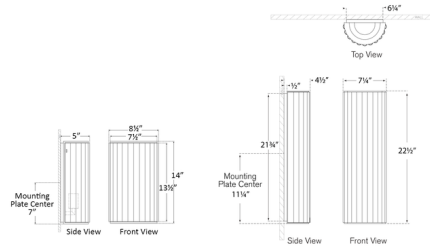

### Description

The Palati Wall Sconce adds elegance and dimension to your space with its ribbed column design. Light shines through the linen shade, providing diffused illumination throughout your space. The 22.5 inch high sconce is rated for damp locations, and the 14 inch sconce is dry-rated.

### Specifications

COLOR	.....	Linen
BODY FINISH	.....	Hand-Rubbed Antique Brass
WATTAGE	.....	60W
DIMMER	.....	Standard 120V
DIMENSIONS	.....	8.5"W x 14"H x 5"D
BULB NOT INCLUDED	.....	1 x B11/Medium (E26)/60W/120V Incandescent
OTHER BULB OPTIONS	.....	1 x B11/Medium (E26)/120V LED