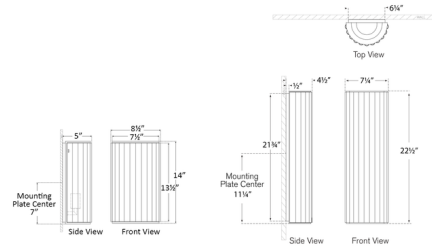

Specifications

COLOR	.....	Linen
BODY FINISH	.....	Hand-Rubbed Antique Brass
WATTAGE	.....	60W
DIMMER	.....	Standard 120V
DIMENSIONS	.....	8.5"W x 14"H x 5"D
BULB NOT INCLUDED	.....	1 x B11/Medium (E26)/60W/120V Incandescent
OTHER BULB OPTIONS	.....	1 x B11/Medium (E26)/120V LED

CLICK TO VIEW PRODUCT

Notes: