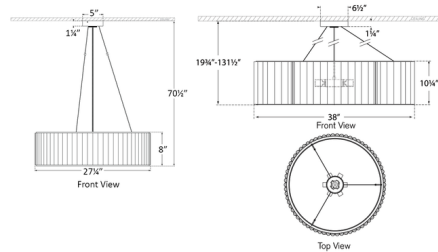

Shown in hand-rubbed antique brass / linen

Specifications

COLOR Linen
BODY FINISH Hand-Rubbed Antique Brass
WATTAGE 160W
DIMMER Standard 120V
DIMENSIONS 27.25"W x 8"H
BULB NOT INCLUDED 4 x A19/Medium (E26)/40W/120V Incandescent
OTHER BULB OPTIONS 4 x A19/Medium (E26)/120V LED