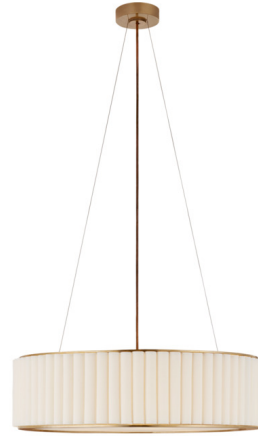

Lightology

lightology.com
866-954-4489
04-04-26

Project: _____

Company: _____

Location: _____ Fixture Type: _____

SPEC #: **VCG1240985**

Approved On: _____ Approved By: _____

Palati Pendant

By Visual Comfort Signature

Description

The Palati Pendant adds elegance and dimension to your space with its gracefully suspended ribbed linen drum shade. Light is softened through the shade and bottom diffuser, filling the room with a layer of warm ambient illumination.

Shown in hand-rubbed antique brass / linen

Specifications

COLOR Linen
BODY FINISH Hand-Rubbed Antique Brass
WATTAGE 160W
DIMMER Standard 120V
DIMENSIONS 27.25"W x 8"H
BULB NOT INCLUDED 4 x A19/Medium (E26)/40W/120V Incandescent
OTHER BULB OPTIONS 4 x A19/Medium (E26)/120V LED