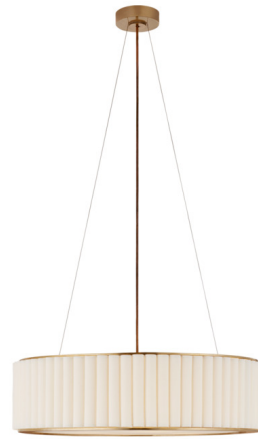

# Lightology

lightology.com  
866-954-4489  
05-21-26

Project: \_\_\_\_\_

Company: \_\_\_\_\_

Location: \_\_\_\_\_ Fixture Type: \_\_\_\_\_

SPEC #: **VCG1240985**

Approved On: \_\_\_\_\_ Approved By: \_\_\_\_\_

## Palati Pendant

By Visual Comfort Signature

### Description

The Palati Pendant adds elegance and dimension to your space with its gracefully suspended ribbed linen drum shade. Light is softened through the shade and bottom diffuser, filling the room with a layer of warm ambient illumination.

### Specifications

COLOR . . . . . Linen  
BODY FINISH . . . . . Hand-Rubbed Antique Brass  
WATTAGE . . . . . 160W  
DIMMER . . . . . Standard 120V  
DIMENSIONS . . . . . 27.25"W x 8"H  
BULB NOT INCLUDED . . . . . 4 x A19/Medium (E26)/40W/120V Incandescent  
OTHER BULB OPTIONS . . . . . 4 x A19/Medium (E26)/120V LED