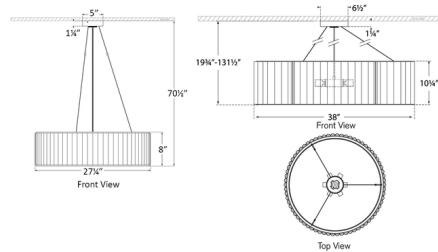

### Specifications

COLOR . . . . . Linen  
BODY FINISH . . . . . Hand-Rubbed Antique Brass  
WATTAGE . . . . . 160W  
DIMMER . . . . . Standard 120V  
DIMENSIONS . . . . . 27.25"W x 8"H  
BULB NOT INCLUDED . . . . . 4 x A19/Medium (E26)/40W/120V Incandescent  
OTHER BULB OPTIONS . . . . . 4 x A19/Medium (E26)/120V LED