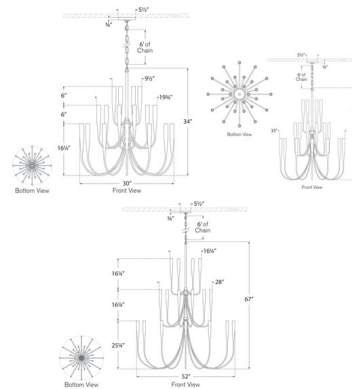

Shown in plaster white

Specifications

COLOR	N/A
BODY FINISH	Plaster White
WATTAGE	150W
DIMMER	Standard 120V
DIMENSIONS	33"W x 46"H
BULB NOT INCLUDED	30 x G16.5/Candelabra (E12)/5W/120V LED

Technical Information

PRODUCT DIMENSIONS	Adjustable Chain Length: 72"
--------------------	------------------------------

CLICK TO VIEW PRODUCT

Notes: