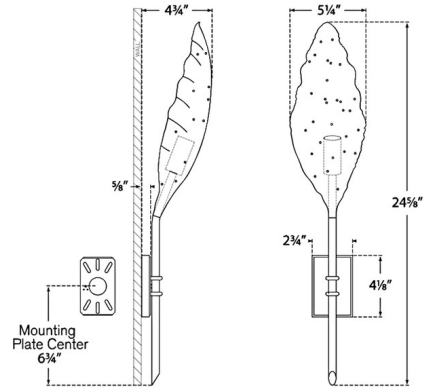

Shown in antique-burnished brass

Specifications

COLOR	N/A
BODY FINISH	Antique-Burnished Brass
WATTAGE	40W
DIMMER	Standard 120V
DIMENSIONS	5.25"W x 24.625"H x 4.75"D
BULB NOT INCLUDED	1 x B10/Candelabra (E12)/40W/120V Incandescent
OTHER BULB OPTIONS	1 x B10/Candelabra (E12)/120V LED