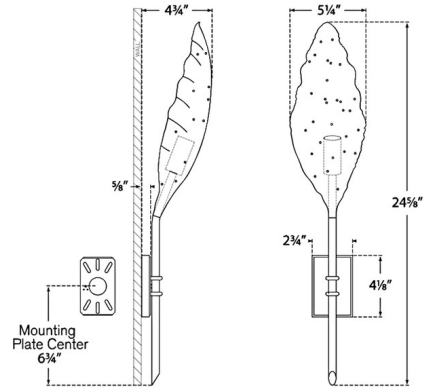

Lightology

lightology.com
866-954-4489
04-22-26

Project: _____

Company: _____

Location: _____ Fixture Type: _____

SPEC #: **VCG1240994**

Approved On: _____ Approved By: _____

Dumaine Wall Sconce By Visual Comfort Signature

Shown in antique-burnished brass

Specifications

COLOR	N/A
BODY FINISH	Antique-Burnished Brass
WATTAGE	40W
DIMMER	Standard 120V
DIMENSIONS	5.25"W x 24.625"H x 4.75"D
BULB NOT INCLUDED	1 x B10/Candelabra (E12)/40W/120V Incandescent
OTHER BULB OPTIONS	1 x B10/Candelabra (E12)/120V LED