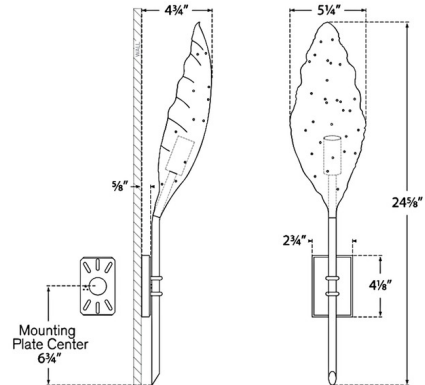

Shown in antique-burnished brass

Specifications

COLOR	N/A
BODY FINISH	Antique-Burnished Brass
WATTAGE	40W
DIMMER	Standard 120V
DIMENSIONS	5.25"W x 24.625"H x 4.75"D
BULB NOT INCLUDED	1 x B10/Candelabra (E12)/40W/120V Incandescent
OTHER BULB OPTIONS	1 x B10/Candelabra (E12)/120V LED