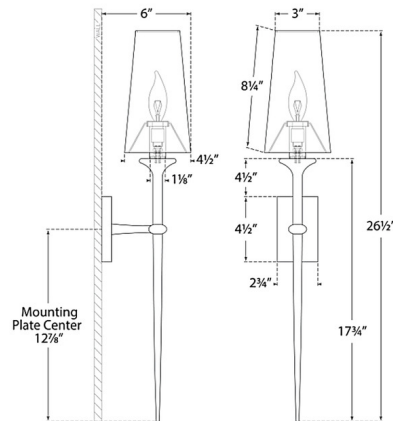

Lightology

lightology.com
866-954-4489
04-22-26

Project: _____

Company: _____

Location: _____ Fixture Type: _____

SPEC #: **VCG1240997**

Approved On: _____ Approved By: _____

Iberia Wall Sconce

By Visual Comfort Signature

Description

The Iberia Wall Sconce brings an elegant beauty to your interior space. The gently curving organic form is inspired by tree branches, and topped by a conical linen shade that casts warm light across your room. Note: Fixture does not cover a standard US junction box and requires a 2 x 4 inch junction box.

Specifications

COLOR . . . . . Linen
BODY FINISH . . . . . Antique Gold Leaf
WATTAGE 25W
DIMMER . . . . . Standard 120V
DIMENSIONS . . . . . 4.5"W x 26.5"H x 6"D
BULB NOT INCLUDED . . . . . 1 x B11/Candelabra (E12)/25W/120V Incandescent
OTHER BULB OPTIONS . . . . . 1 x B10/Candelabra (E12)/120V Incandescent
1 x B10/Candelabra (E12)/120V LED
1 x B11/Candelabra (E12)/120V LED

CLICK TO VIEW PRODUCT

Notes: