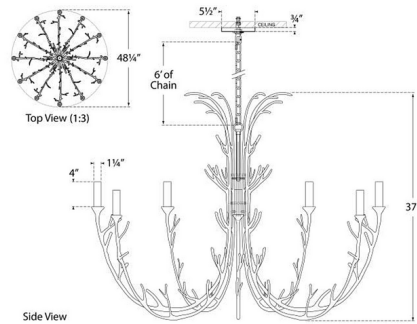

Note: Due to the weight of this fixture, additional ceiling support is required.

Shown in plaster white

Specifications

COLOR	N/A
BODY FINISH	Plaster White
WATTAGE	480W
DIMMER	Standard 120V
DIMENSIONS	48.25"W x 37"H
BULB NOT INCLUDED	12 x CA11/Candelabra (E12)/40W/120V Incandescent
OTHER BULB OPTIONS	12 x CA11/Candelabra (E12)/120V LED